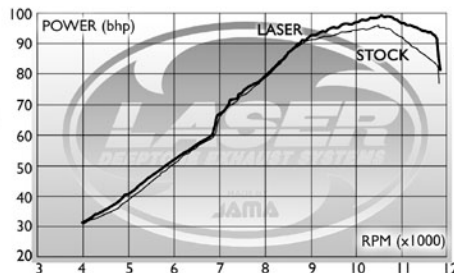

HONDA

VFR 800

TECHNICAL DATA

YEAR : 2002~
Model : VFR 800 VTEC
Type :
System : Laser 1-2-4 Exhausts
Mufflermaterial : Inox

Orderno.
84.1001.A

Laser Exhaust - Sport

Orderno.: 84.1001.A -VI.3

Slip-on muffler

Orderno.: 84.1001.A

POWERCURVE

ADDITIONAL INFORMATION

ALSO FOR ABS VERSION

APPROVAL

TUV	ABE	UTAC	BSI	EEC
☐	☐	☐	☐	☐

SPECIAL/OPTIONAL

Sports versions suffix:

A

Street Legal versions suffix: